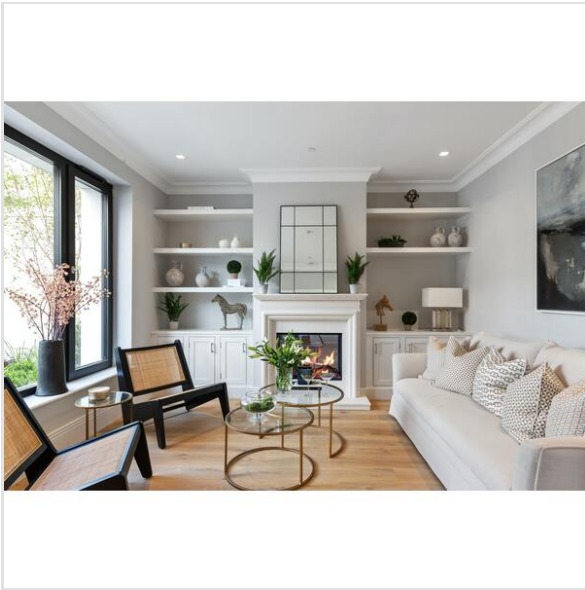

Please be advised some products may differ from inspiration image as well as have price and source fluctuation.

**Living Room - Family Room - \$10000-\$15000 Contemporary Bungalow - Horse Racing - White, Beige - Neutral**

**Total Cost: \$8,905.95**

The above is to closely duplicate your inspirational image. As requested, we changed out certain "horse" accessories for a more specific horse racing theme - including the Jockey & Racehorse sculpture and the "Kentucky" framed art for above the sofa. We went for the lighter galvanized vase and flowers to keep it ever so slightly lighter and airier, continuing the overall aesthetic of your beach bungalow. We were also able to find and price the mirror you asked about which sets the stage for the rest of your furnishings!