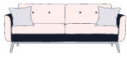

Artificial Plants Fake Aloe Sansevieria Snake Plant Large Potted Plastic Plan...

Vendor: Primrue

Price: $157.99

Quantity: 2.0

SKU: W008335854

Details:

The fake snake plant look as close to reality delicate design allowing you to feel the presence of nature our lifelike small fake plant can bring green life and freshness to your living space.

Kentuckys Horse Farm Animals - Picture Frame Graphic Art Print

Vendor: Greyleigh

Price: $203.99

Quantity: 1.0

SKU: W003561994_904525964

Details:

One sure way to turn your house into a home sweet home is with the right wall art and we have a solution in mind this Kentucky horse racing framed graphic art print. It has a topographical map of Kentucky in the background with a horse and jockey overlaid in the top left. Available in a variety of sizes this hanging print comes fully assembled with included hardware making it easy as pie to hang it up in your living room or your entryway. Something to consider When it comes to upkeep we recommend wiping this framed print clean with a damp cloth when it needs a little dusting off. Size 20 H x 30 W x 0.5 D