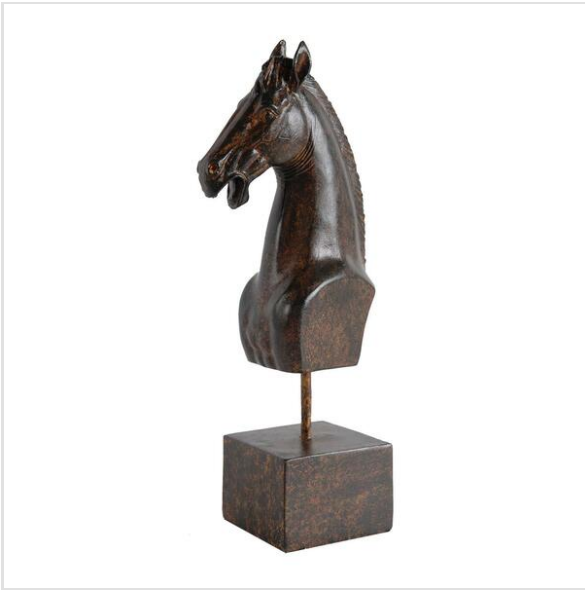

Dark Bronze Horse Head Figurine

Vendor: Bellacor

Price: $55.25

Quantity: 1.0

SKU: 2243482

Details:

With its rich, dark bronze finish, artistic detailing, and impressive size, this sculpture features the spirit and beauty of the horse for a dramatic yet classic look. Add to a vintage office, rustic great room, or grand foyer. This horse head sculpture makes an ideal accent piece on a table, mantle or hearth when paired with a stack of books, potted houseplant, lamp, or candles.

- Dark Bronze Horse Head Figurine
- Captures the wild, noble spirit of the horse
- Artistic sculpture with rich finish and detailing
- Ideal gift for horse or art lover

[Shop It](#)